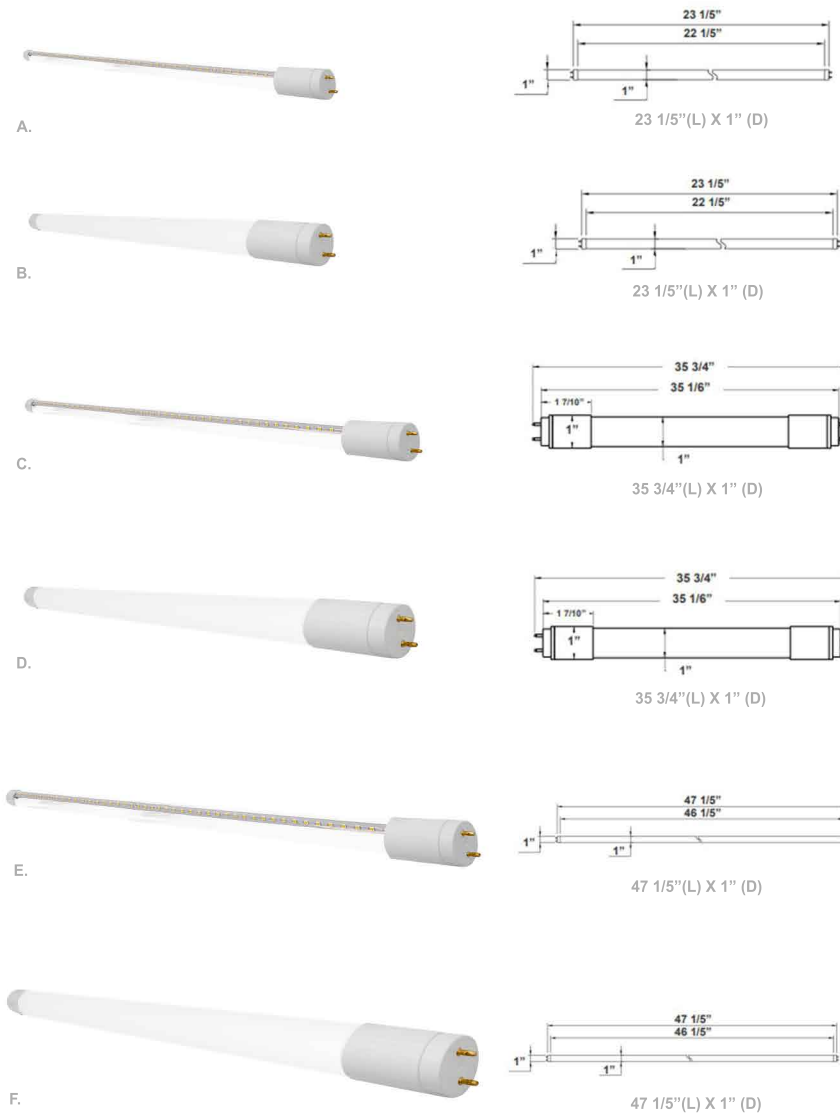

## LED T8 Glass Lamps

## Wattage

8W / 12W / 15W